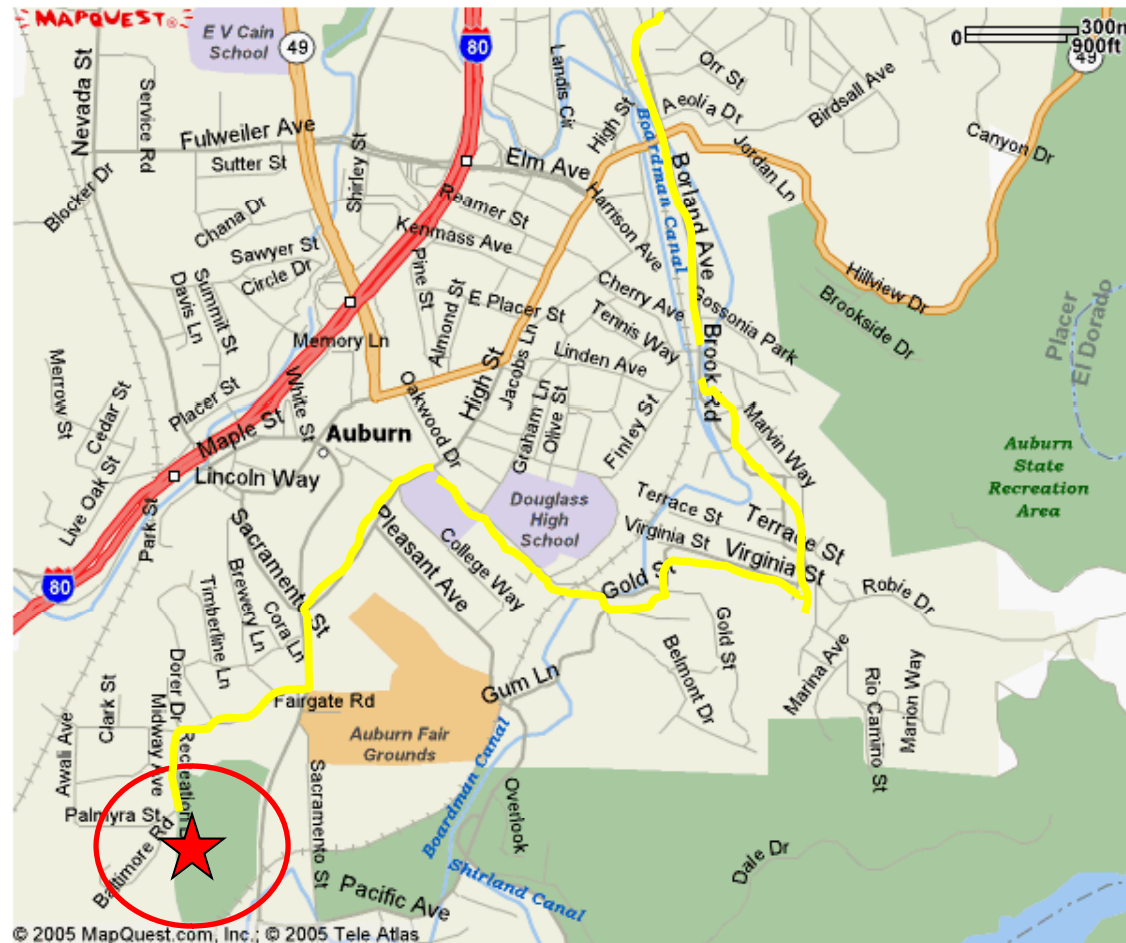

AUBURN CENTURY – JUNE 4, 2011
Start/Finish at Recreation Park Picnic Area

SUGGESTED START TIMES:

140-Mile Route: 6:00 – 7:00am 110-Mile Route: 6:00 - 7:30 am
70-Mile Route: 7:00 - 8:30 am 40-Mile Route: 8:00 - 9:00 am

EARLIER STARTS ARE PERMITTED * DROP BAGS AVAILABLE AT MEADOW VISTA AND COLFAX